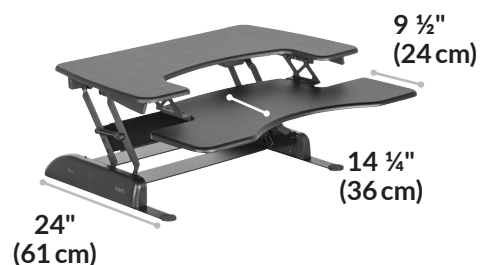

VariDesk® Pro Plus™ 36

vari®

The VariDesk® Pro Plus™ 36 is a standing-desk solution sized to accommodate those with dual-monitor setups or larger workspaces. The two-tiered design with a separate keyboard/mouse deck gives you plenty of room for basics and accessories with the added convenience of never having to move any components when raising or lowering your Converter.

- Fully Assembled, No Installation Needed
- Supports up to 35 lb (15.8 kg)
- Dual-Monitor Compatible
- 11 Height Settings
- Spring-Assisted Lift

Finishes:

Black

White

Height Settings:

4 1/2" (11.5 cm) to 17 1/2" (44.5 cm)